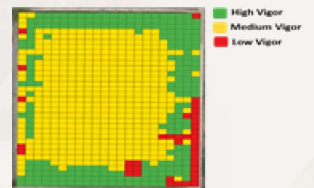

## Analytical Products

✔ Crop Health Mapping

✔ Yield Estimation

✔ Data Visualization

✔ Crop Vigor Analysis

✔ Variable Rate Spraying

✔ Crop Classification

✔ Tree / Row Counting