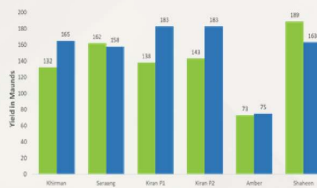

## Analytical Products

✔ Crop Health Mapping

✔ Yield Estimation

✔ Data Visualization

✔ Crop Vigor Analysis

✔ Variable Rate Spraying

✔ Crop Classification

✔ Tree / Row Counting