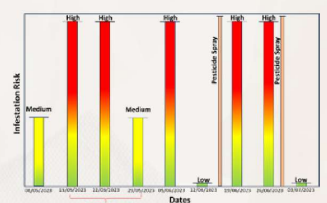

✔ Pest Occurrence